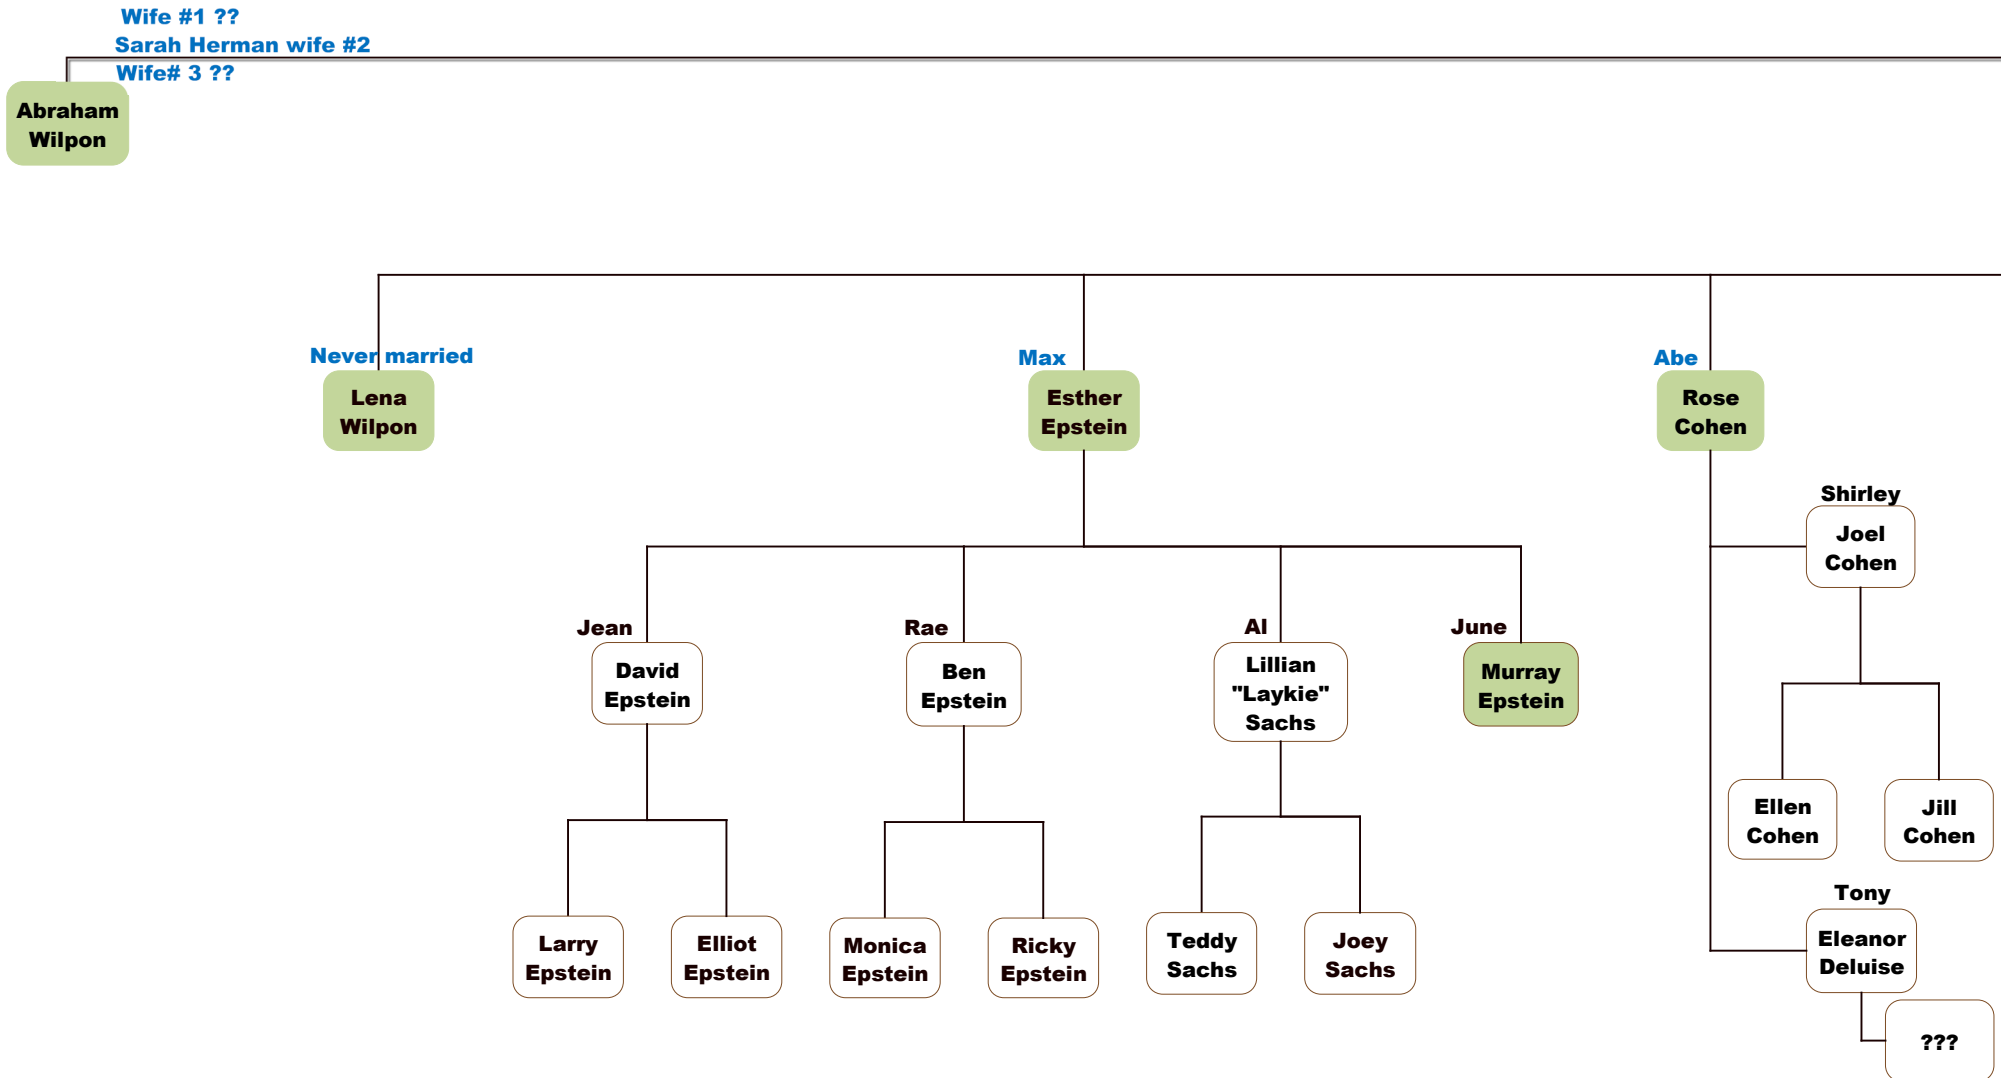

This tree is descendent of Jacob & Rachel. See "Abraham Family Tree" for descendent of Abraham.

Middle names if known will appear below box or in parenthesis for spouse.

Spouses names are typed above the square

 or blue text means deceased

Chaje Sarah  
Chaya Sarah

Benjamin  
Wilpon

Scheina Raizel  
(Sophie) Kaufman(n)

Jacob  
Joseph  
Wilpon

Samuel

Miriam  
"Mary"  
Goldman

Rebecca "Bobbi"  
Hittner

Abraham  
Wilpon

Dr. Steven

Judy  
Batterman

Irving

Beatrice  
Katz

Donald  
Selma  
Wilson

Jessica  
Wilson

Joshua  
Wilson

Robert  
Lisa  
Weitzner

Alexander

Eric  
Weitzner

Caren Rubin  
Scott  
Batterman  
David

Jared  
Batterman  
Michael

Dan  
Risa  
Dera  
Karen

Abraham  
Dera  
Jacob

Daniel  
Batterman